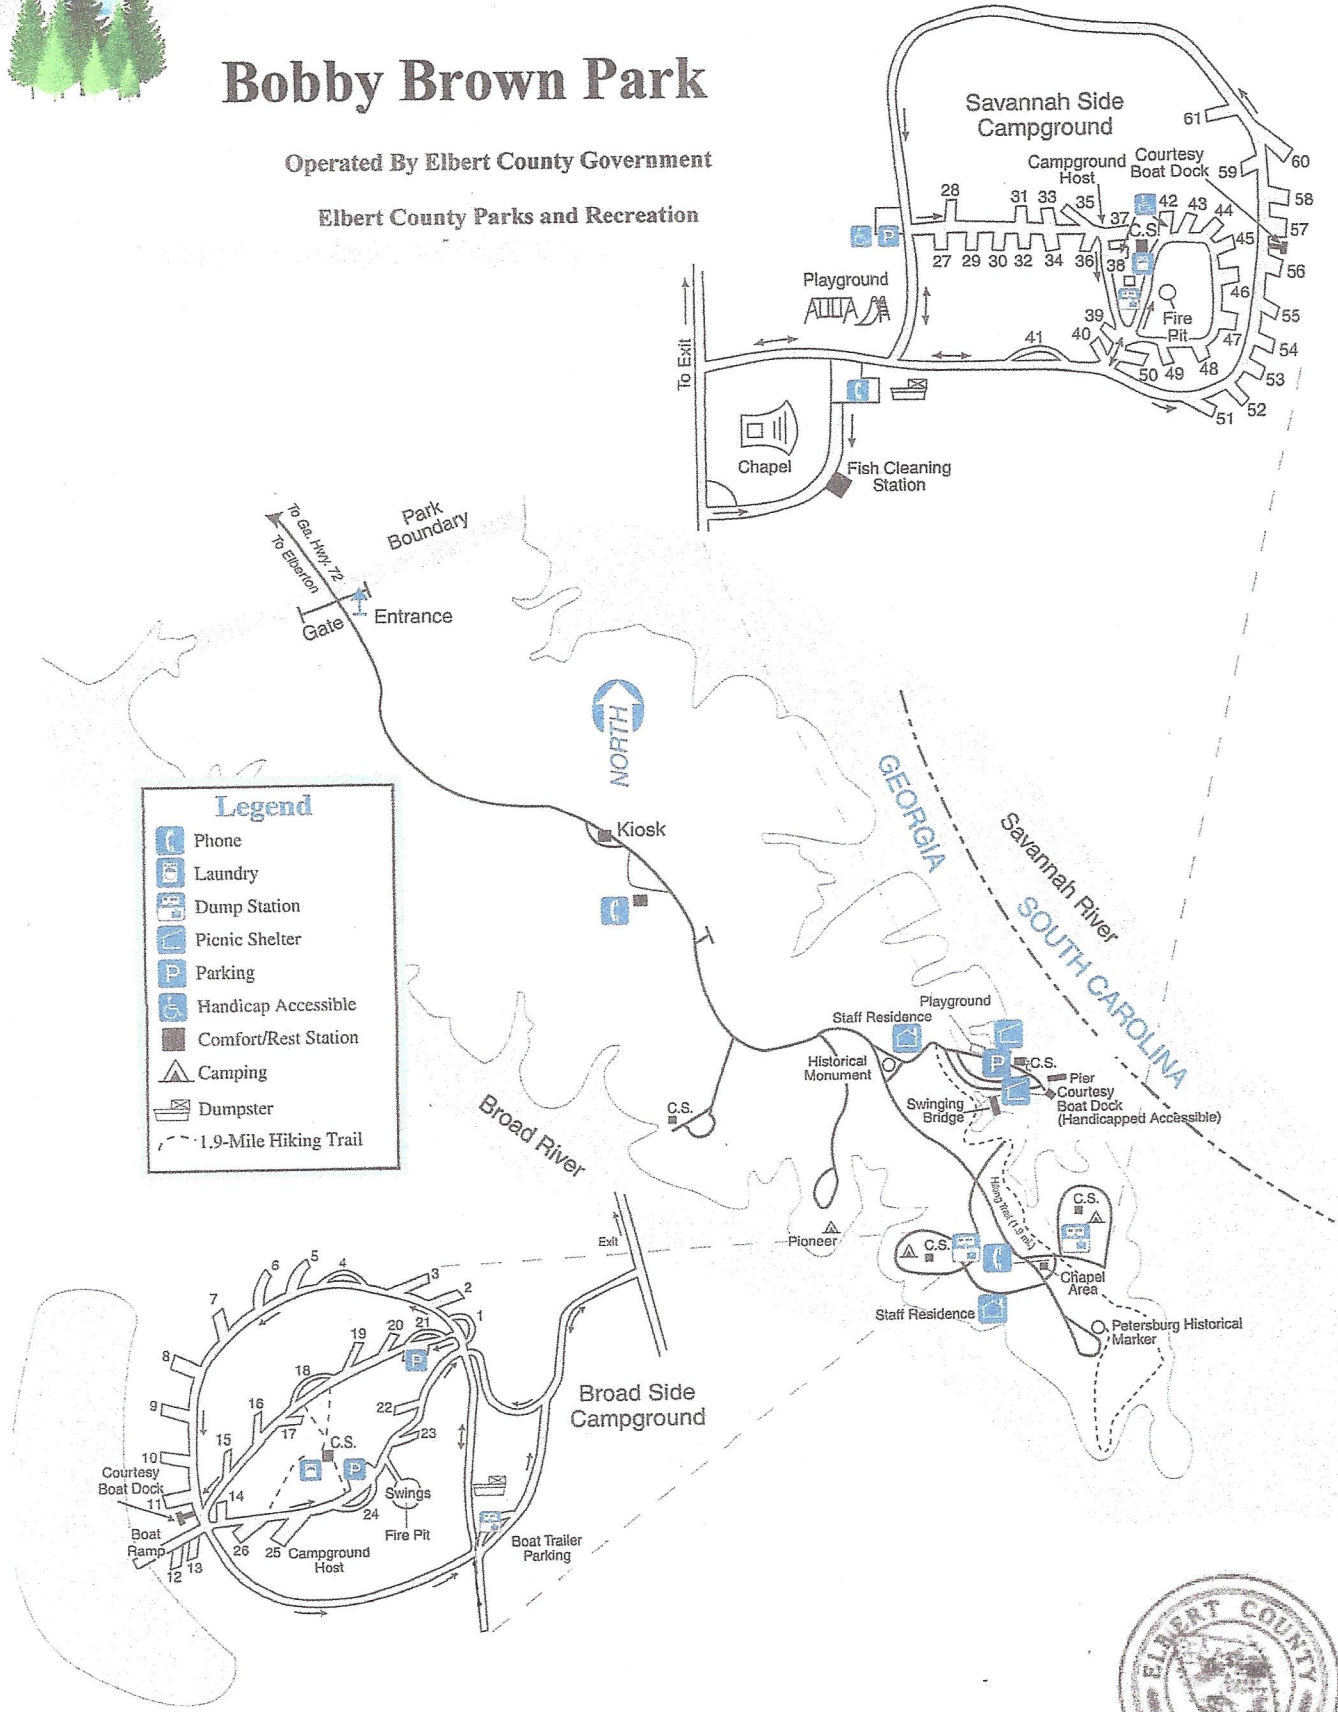

# Bobby Brown Park

Operated By Elbert County Government

Elbert County Parks and Recreation

**Legend**

- Phone
- Laundry
- Dump Station
- Picnic Shelter
- Parking
- Handicap Accessible
- Comfort/Rest Station
- Camping
- Dumpster
- 1.9-Mile Hiking Trail